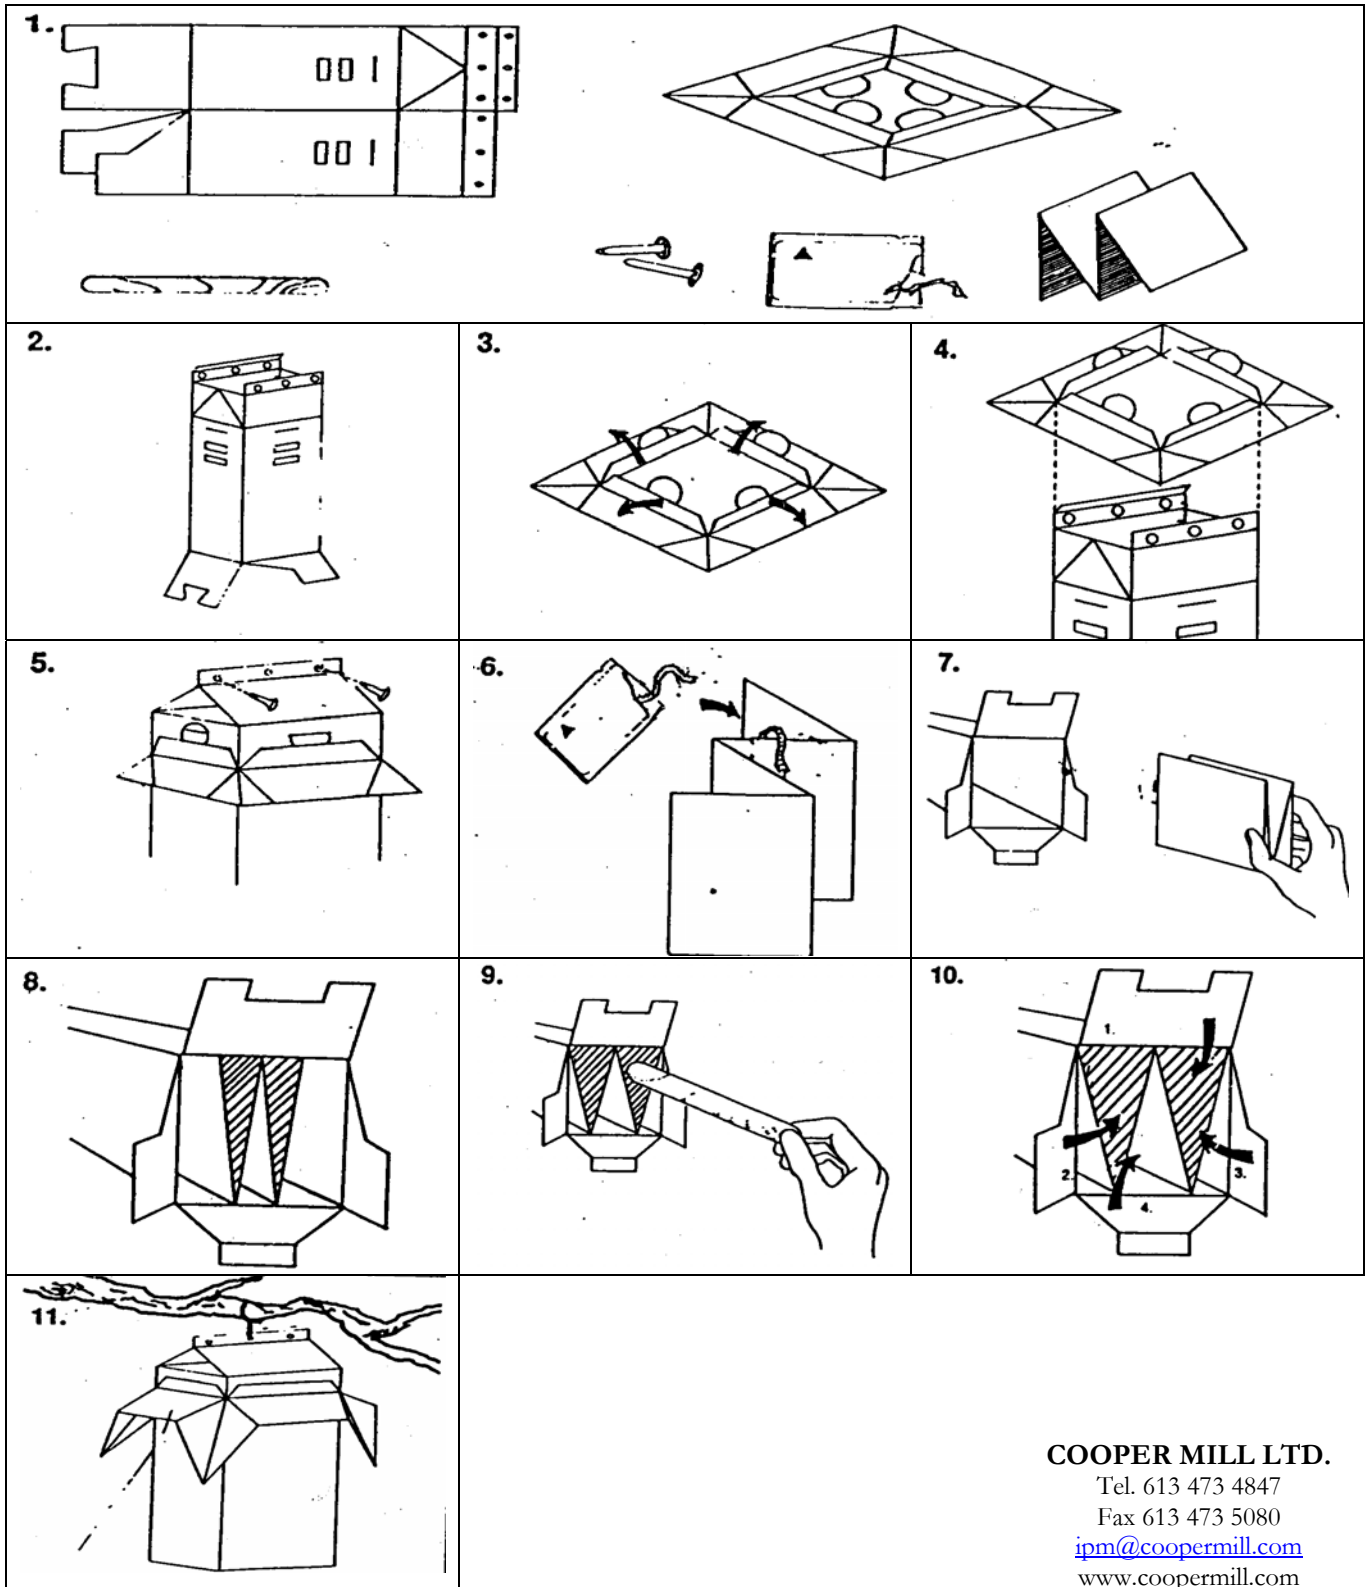

TRAP ASSEMBLY GUIDE

Gypsy Moth Trap

COOPER MILL LTD.

Tel. 613 473 4847

Fax 613 473 5080

ipm@coopermill.com

www.coopermill.com